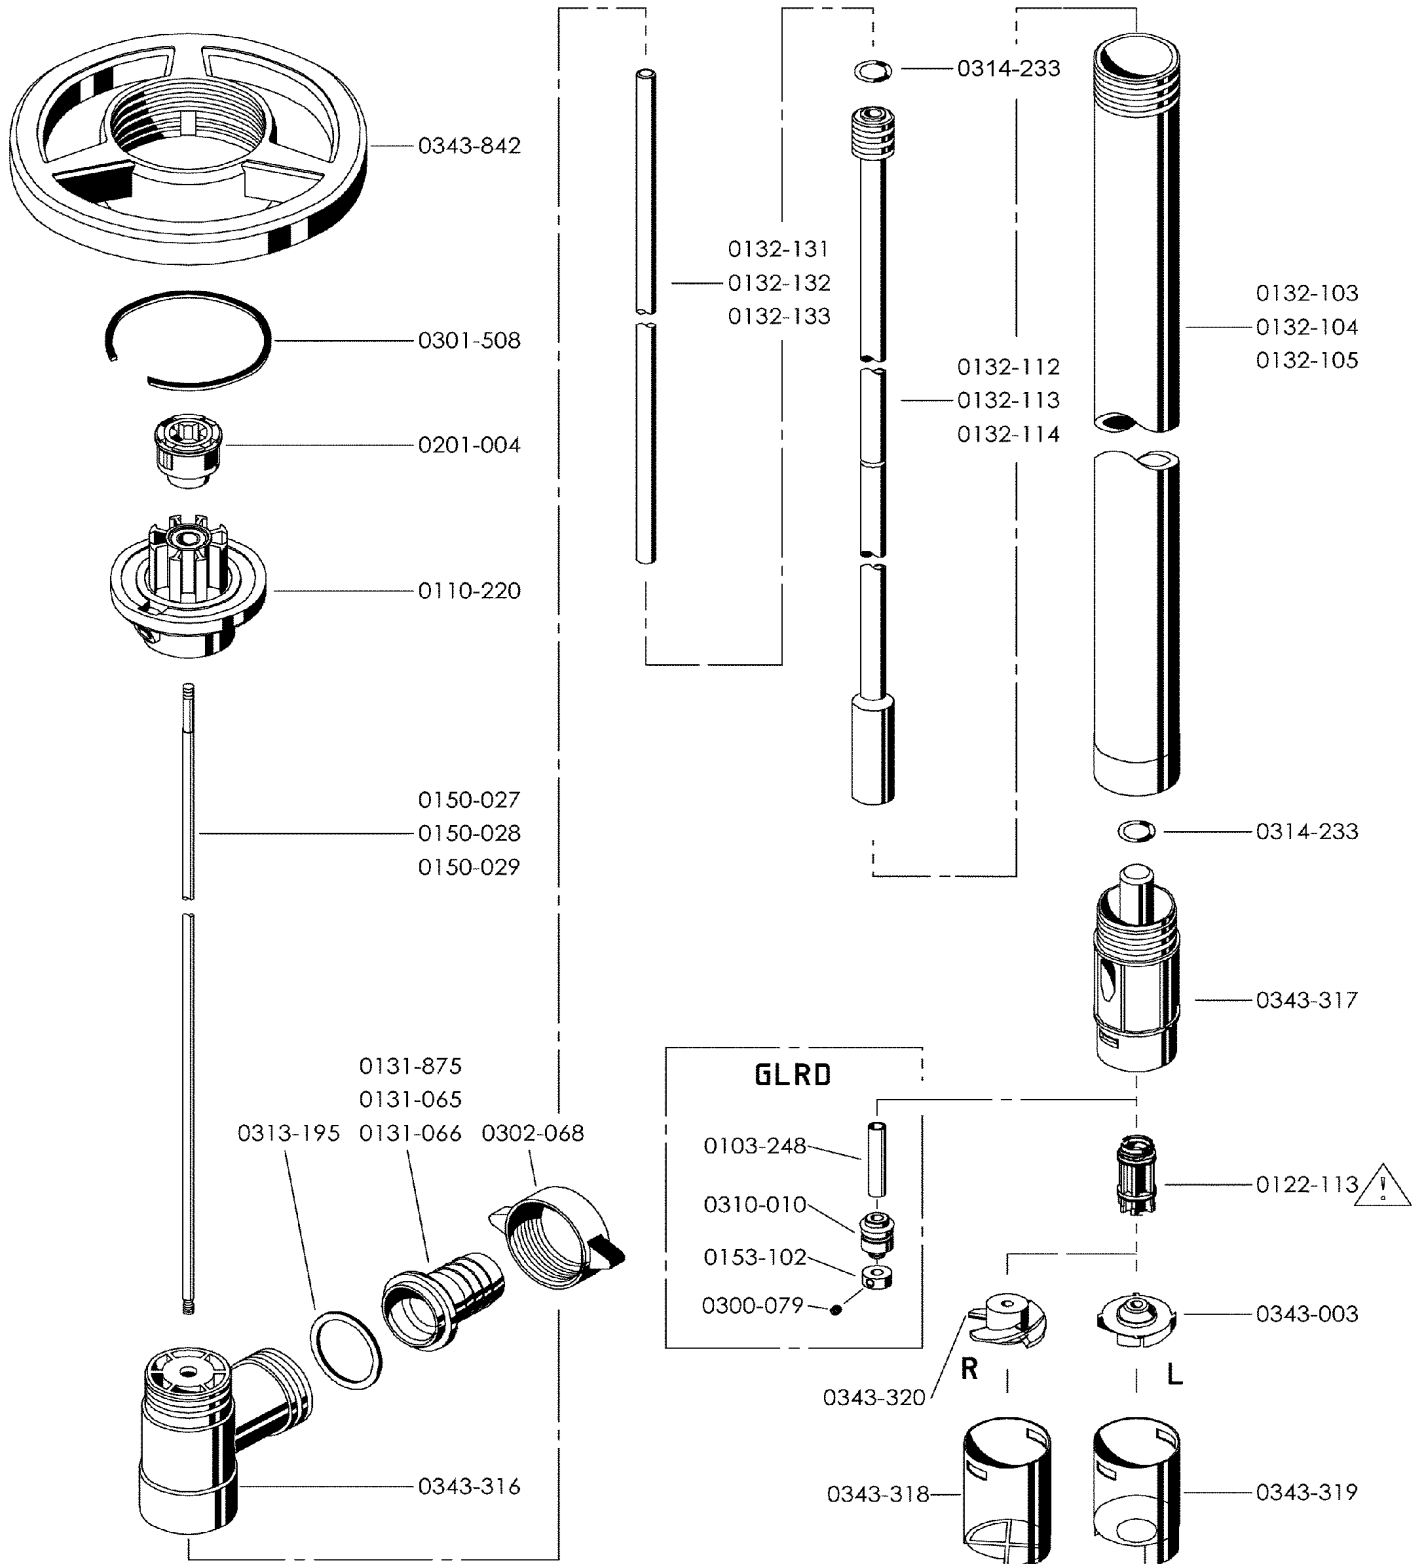

Pumpwerk Alu 41
Alle Varianten

Techn. Stand 03/01

Pump Tube Alu 41
All variations

State of art 03/01

0132z300