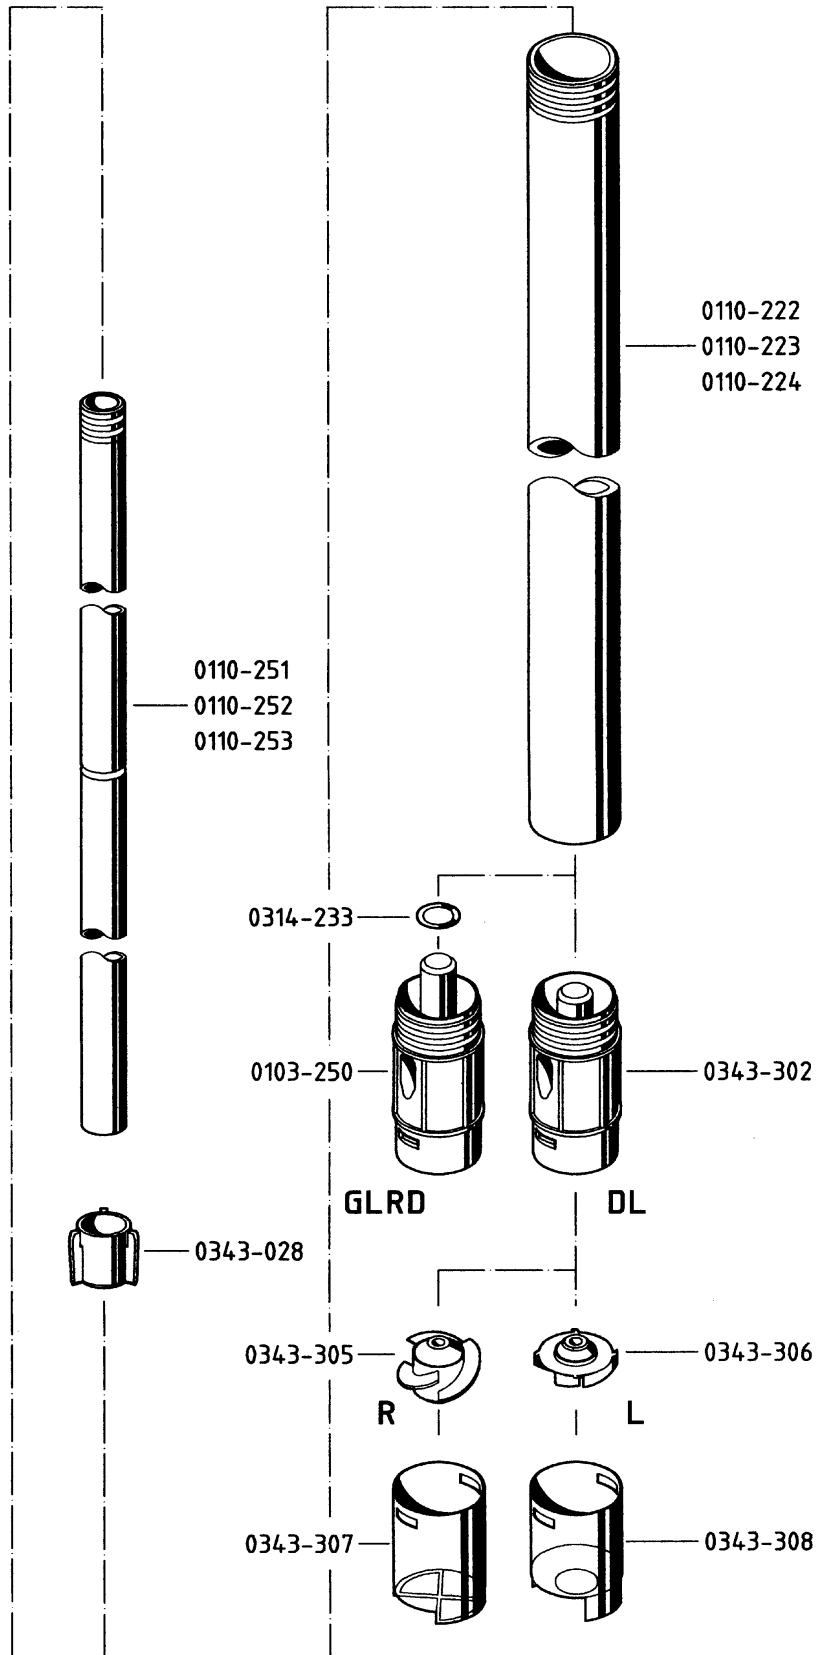

Pump Tube PP 41
All variations

State of art 02/00

0110z200